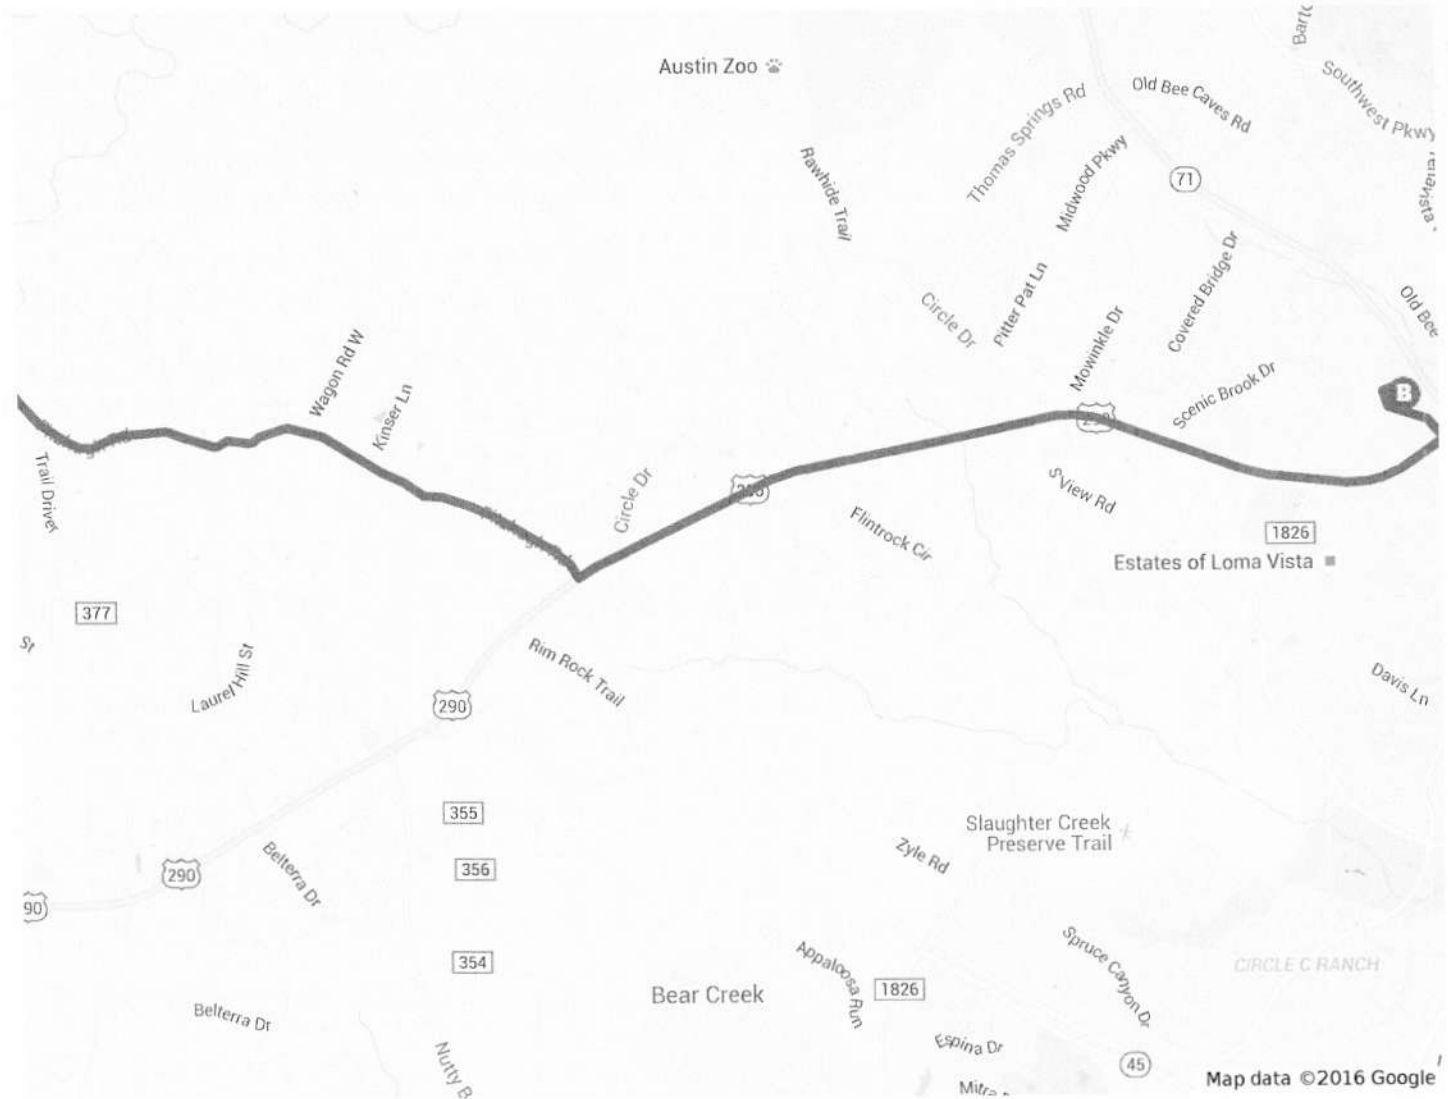

BB Tour via F'hugh and Loop the WCity Loop via 1631

Untitled layer

Directions from 7004-7006
Whispering Creek Dr, Austin, TX
78736, USA to 288-298 E Main St,
Fredericksburg, TX 78624, USA

- **B**
  7004-7006 Whispering Creek
  Dr, Austin, TX 78736, USA
- **A**
  4000 Vista Ridge, Bee Cave,
  TX 78738, USA
- **C**
  107-115 Robinson Rd,
  Johnson City, TX 78636, USA
- **D**
  100-374 Farm Rd 1323,
  Johnson City, TX 78636, USA
- **E**
  Farm Rd 1323, Fredericksburg,
  TX 78624, USA
- **F**
  12570 Willow City Loop,
  Willow City, TX 78675, USA
- **G**
  288-298 E Main St,
  Fredericksburg, TX 78624,
  USA