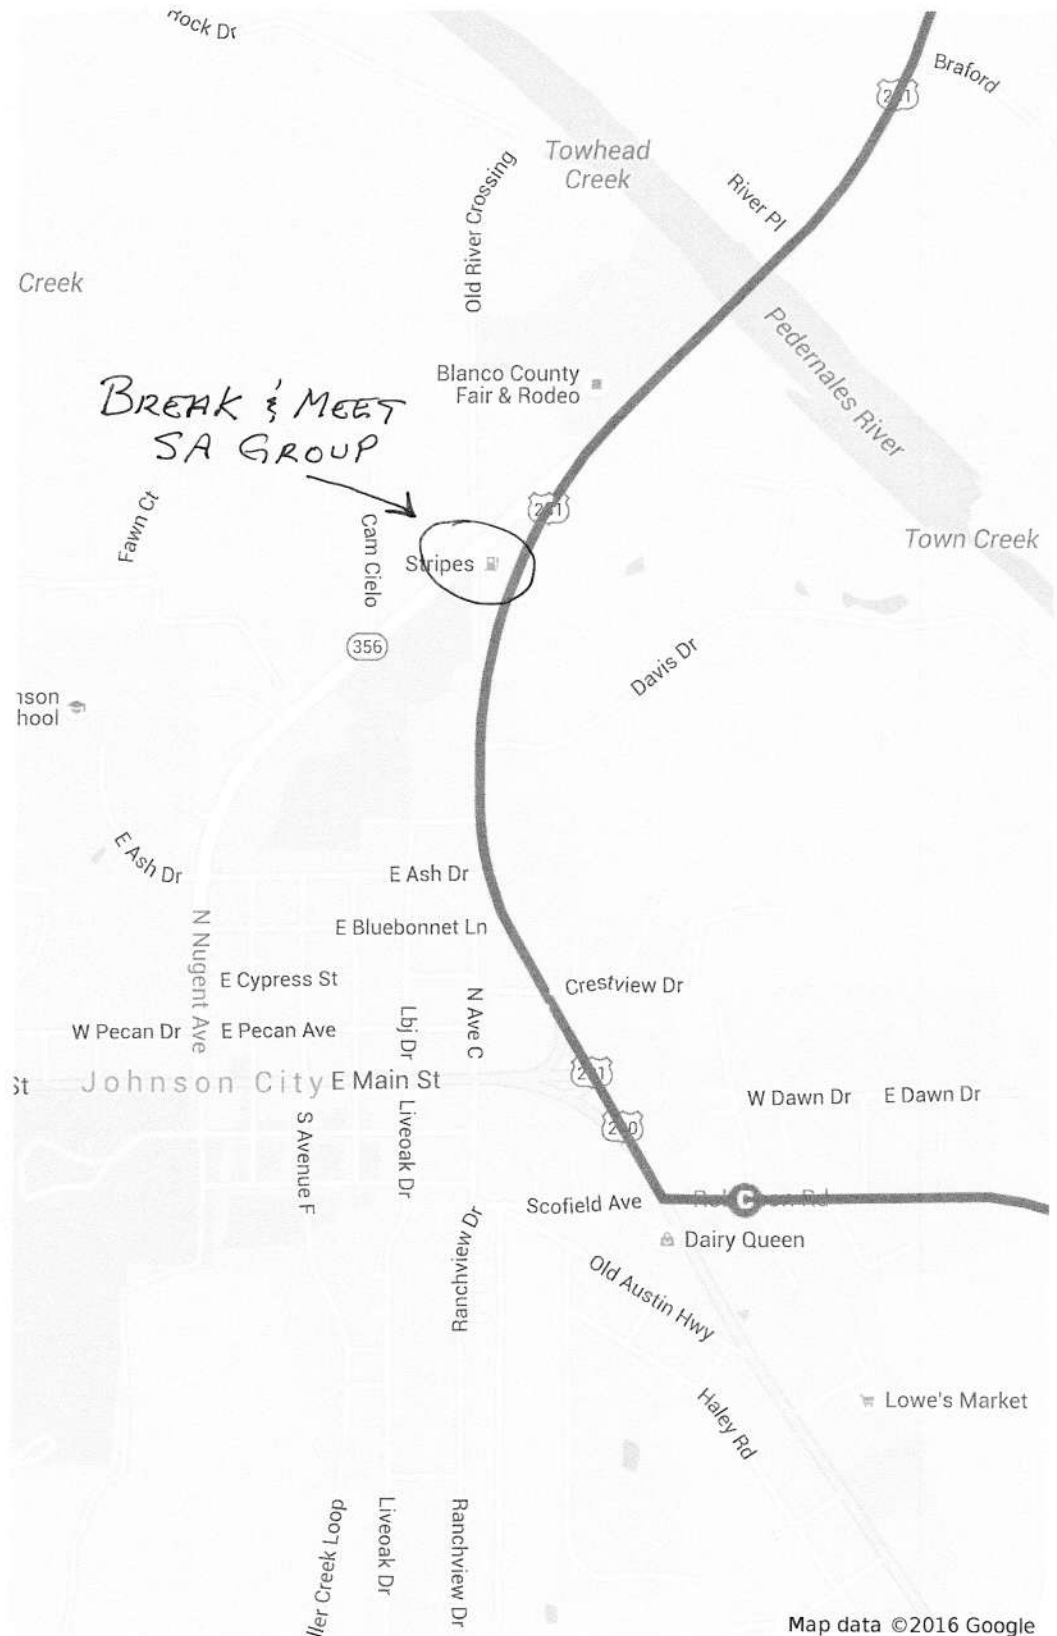

Rathskeller Restaurant 260 E Main St, Fredericksburg, TX
78624, USA Corner Lincoln and Main

BB Tour via F'hugh and Loop the WCity Loop via 1631

Untitled layer

Directions from 7004-7006
Whispering Creek Dr, Austin, TX
78736, USA to 288-298 E Main St,
Fredericksburg, TX 78624, USA

F

12570 Willow City Loop,
Willow City, TX 78675, USA

G

288-298 E Main St,
Fredericksburg, TX 78624,
USA

BB Tour via F'hugh and Loop the WCity Loop via 1631

Untitled layer

Directions from 7004-7006 Whispering Creek Dr, Austin, TX 78736, USA to 288-298 E Main St, Fredericksburg, TX 78624, USA