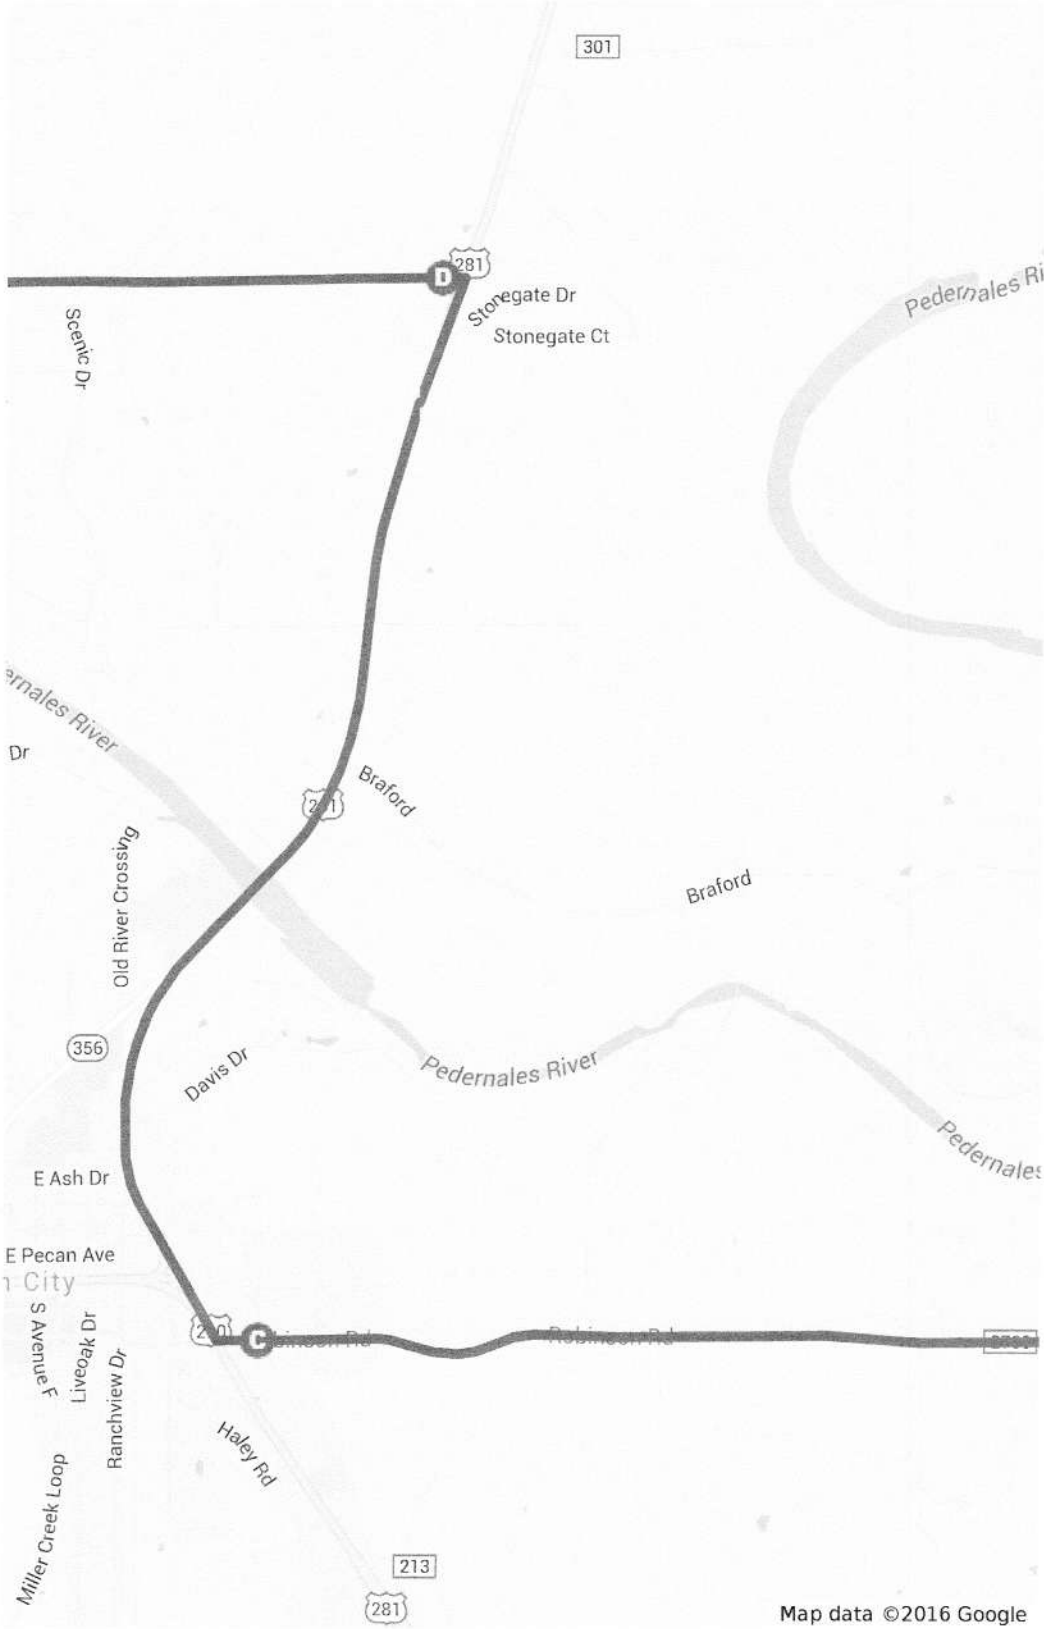

BB Tour via F'hugh and Loop the WCity Loop via 1631

Untitled layer

Directions from 7004-7006 Whispering Creek Dr, Austin, TX 78736, USA to 288-298 E Main St, Fredericksburg, TX 78624, USA

- **B** 7004-7006 Whispering Creek Dr, Austin, TX 78736, USA
- **A** 4000 Vista Ridge, Bee Cave, TX 78738, USA
- **C** 107-115 Robinson Rd, Johnson City, TX 78636, USA
- **D** 100-374 Farm Rd 1323, Johnson City, TX 78636, USA
- **E** Farm Rd 1323, Fredericksburg, TX 78624, USA
- **F** 12570 Willow City Loop, Willow City, TX 78675, USA
- **G** 288-298 E Main St, Fredericksburg, TX 78624, USA